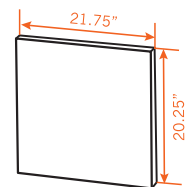

If you would like to receive our full catalog, simply send us an email at sales@easterntabletop.com.

A. Table Frame 66" length, 30.7" width, 32.25" height, 100lbs
 #ST5900 Brushed Stainless Steel | #ST5900MB Black XYLO Coated
 #ST5900RZB Bronze XYLO Coated | #ST5900CP Copper XYLO Coated

B. Built-up Ice Bin Tile 31.48" length, 22.25" width, .75" height, 50lbs
 #ST5930BIB 34lbs Capacity ICE BIN: 5.5" front height, 6.5" back height

C. Drop-in Sink Tile 31.48" length, 22.25" width, .75" height, 8.5" deep, 55lbs
 #ST5925DIB 84lbs Capacity | Double wall insulated stainless steel

D. Induction Tile 31.48" length, 22.25" width, .75" height, 35lbs | IND: 15.25 length, 11.75 width
 #ST5915IND Grey Grain | #ST5917BIND Black 110V 50/60hz 1500 Watts

E. Front Panel 61" length, 21.75" width, 35lbs | WINDOW: 24.25" length, 11.75" width
 #ST5910F Textured Laminate | #ST5912BKF Black Laminate

F. Front Panel 21.75" length, 20.25" width, 13lbs
 #ST5966TF Textured Laminate | #ST5963BF Black Laminate
 #ST5962SF Brushed Stainless Steel | #ST5903GF Grey Grain
 #ST5961LEDF LED | #ST5960ACF Optic Reflector Acrylic