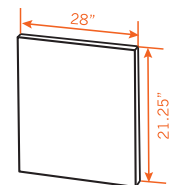

B. Built-up Ice Bin Tile 31.48" length, 22.25" width, .75" height, 50lbs
 #ST5930BIB 34lbs Capacity ICE BIN: 5.5" front height, 6.5" back height

C. Drop-in Sink Tile 31.48" length, 22.25" width, .75" height, 8.5" deep, 55lbs
 #ST5925DIB 84lbs Capacity | Double wall insulated stainless steel

D. Induction Tile 31.48" length, 22.25" width, .75" height, 35lbs | IND: 15.25 length, 11.75 width
 #ST5915IND Grey Grain | #ST5917BIND Black 110V 50/60hz 1500 Watts

E. Front Panel 61" length, 21.75" width, 35lbs | WINDOW: 24.25" length, 11.75" width
 #ST5910F Textured Laminate | #ST5912BKF Black Laminate

F. Front Panel 21.75" length, 20.25" width, 13lbs
 #ST5966TF Textured Laminate | #ST5963BF Black Laminate
 #ST5962SF Brushed Stainless Steel | #ST5903GF Grey Grain
 #ST5961LEDF LED | #ST5960ACF Optic Reflector Acrylic

G. Side Panels 28" length, 21.25" width, 15lbs
 #ST5909S Textured Laminate | #ST5908BKS Black Laminate
 #ST5906S Brushed Stainless Steel | #ST5903GS Grey Grain
 #ST5904LEDS LED | #ST5907ACS Optic Reflector Acrylic