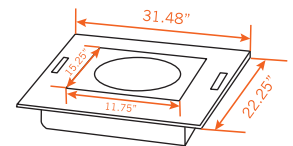

If you would like to receive our full catalog, simply send us an email at sales@easterntabletop.com.

A. Table Frame 66" length, 30.7" width, 32.25" height, 100lbs
 #ST5900 Brushed Stainless Steel | #ST5900MB Black XYLO Coated
 #ST5900RZB Bronze XYLO Coated | #ST5900CP Copper XYLO Coated

B. Built-up Ice Bin Tile 31.48" length, 22.25" width, .75" height, 50lbs
 #ST5930BIB 34lbs Capacity ICE BIN: 5.5" front height, 6.5" back height

C. Drop-in Sink Tile 31.48" length, 22.25" width, .75" height, 8.5" deep, 55lbs
 #ST5925DIB 84lbs Capacity | Double wall insulated stainless steel

D. Induction Tile 31.48" length, 22.25" width, .75" height, 35lbs | IND: 15.25 length, 11.75 width
 #ST5915IND Grey Grain | #ST5917BIND Black 110V 50/60hz 1500 Watts

E. Front Panel 61" length, 21.75" width, 35lbs | WINDOW: 24.25" length, 11.75" width
 #ST5910F Textured Laminate | #ST5912BKF Black Laminate

H. Bar Top 66.625" length, 7.875" width, 11.875" height, 35lbs
 #ST5950BL Textured Laminate | #ST5950BAC Optic Reflector Acrylic
 #ST5950BLSS Brushed Stainless Steel