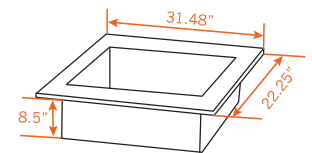

If you would like to receive our full catalog, simply send us an email at sales@easterntabletop.com.

A. Table Frame 66" length, 30.7" width, 32.25" height, 100lbs
 #ST5900 Brushed Stainless Steel | #ST5900MB Black XYLO Coated
 #ST5900RZB Bronze XYLO Coated | #ST5900CP Copper XYLO Coated

B. Built-up Ice Bin Tile 31.48" length, 22.25" width, .75" height, 50lbs
 #ST5930BIB 34lbs Capacity ICE BIN: 5.5" front height, 6.5" back height

C. Drop-in Sink Tile 31.48" length, 22.25" width, .75" height, 8.5" deep, 55lbs
 #ST5925DIB 84lbs Capacity | Double wall insulated stainless steel

D. Induction Tile 31.48" length, 22.25" width, .75" height, 35lbs | IND: 15.25 length, 11.75 width
 #ST5915IND Grey Grain | #ST5917BIND Black 110V 50/60hz 1500 Watts

E. Front Panel 61" length, 21.75" width, 35lbs | WINDOW: 24.25" length, 11.75" width
 #ST5910F Textured Laminate | #ST5912BKF Black Laminate